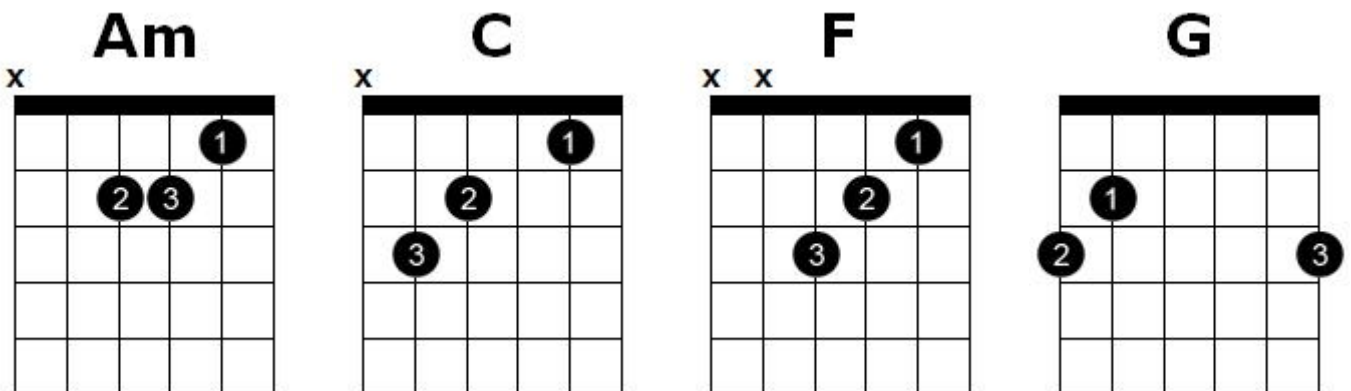

One Direction - Story Of My Life

[Intro]: Am C Am C

Am C
Written in these walls are the stories that I can't explain
Am C
I leave my heart open but it stays right here empty for days
Am F C
She told me in the morning she don't feel the same about us in her bones
Am F C
Seems to me that when I die these words will be written on my stone
F G Am F G Am
And I'll be gone, gone tonight, the ground beneath my feet is open wide
F G Am G
The way that I've been holding on too tight, with nothing in between
C
The story of my life, I'll take her home
F Am F C
I'll drive all night to keep her warm, and time is frozen
C
The story of my life, I'll give her hope
F Am F
I'll spend her love until she's broke inside
C
The story of my life (*the story of, the story of*)

One Direction - Story Of My Life

[Intro]: Am C Am C

Am C
Written in these walls are the stories that I can't explain
Am C
I leave my heart open but it stays right here empty for days
Am C
She told me in the morning she don't feel the same about us in her bones
Am C
Seems to me that when I die these words will be written on my stone
F Am F Am
And I'll be gone, gone tonight, the ground beneath my feet is open wide
F Am G
The way that I've been holding on too tight, with nothing in between
C
The story of my life, I'll take her home
F Am C
I'll drive all night to keep her warm, and time is frozen
C
The story of my life, I'll give her hope
F Am
I'll spend her love until she's broke inside
C
The story of my life (*the story of, the story of*)