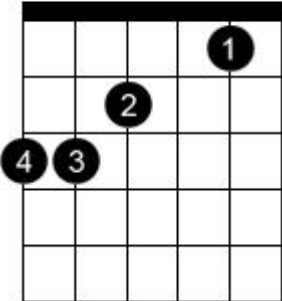

Chord diagram for Love Don't Live Here Anymore (Acoustic live version)

Em

C/G

Am

C

Em

C/G

C