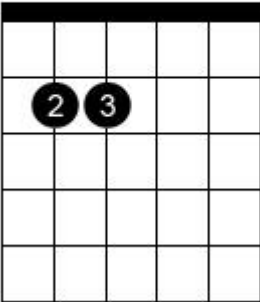

Chord diagram for Love Don't Live Here Anymore (Acoustic live version)

Em

C/G

Am

C

Em

C/G

C