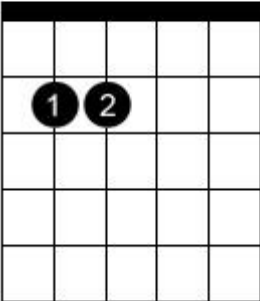

Chord diagram for Love Don't Live Here Anymore (Acoustic live version)

Em

C/G

Am

C

Em

C/G

C