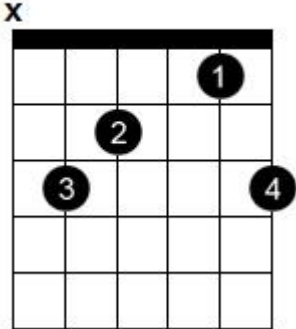

Chord diagram for Love Don't Live Here Anymore (Acoustic live version)

Em

C/G

Am

C

Em

C/G

C