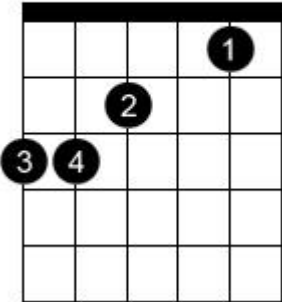

Chord diagram for Love Don't Live Here Anymore (Acoustic live version)

Em

C/G

Am

C

Em

C/G

C