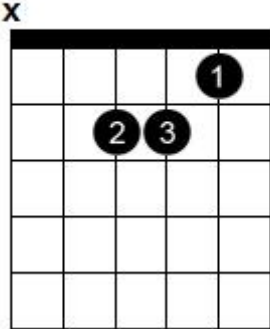

Chord diagram for Love Don't Live Here Anymore (Acoustic live version)

Em

C/G

Am

C

Em

C/G

C