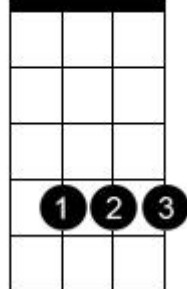

Chord diagram for Reality

C

Em

Am

F

Chords in E major

E

E

E

G#m

C#m
(4th fret)

C#m
x

A

A