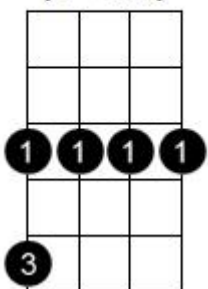

Chord diagram for Reality

C

Em

Am

F

Chords in E major

E

E

E

G#m

C#m
(4th fret)

C#m
x

A

A