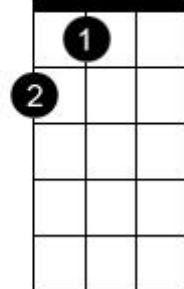

Chord diagram for Reality

C

Em

Am

F

Chords in E major

E

E

E

G#m

C#m
(4th fret)

C#m
x

A

A