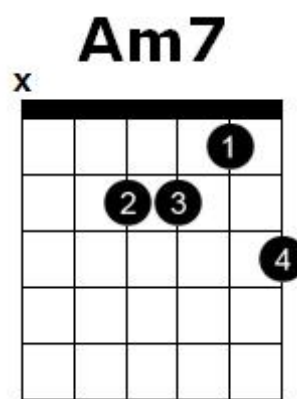

Chord diagram for Riptide

Am

G

C

C

Gsus4

Fmaj7

Am7

Fadd2

Guitar adaptation for Riptide

[Interlude on guitar]

```

|-----3-----|
|-3h5-5-----5---|
|-----5-----| x4
|-----|
|-----|
|-----|

```