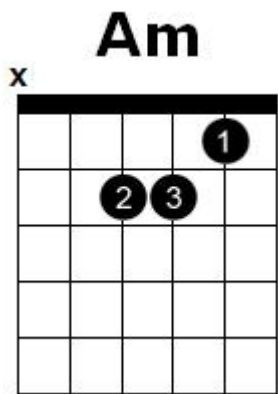

Chord diagram for Riptide

Am

G

C

C

Gsus4

Fmaj7

Am7

Fadd2

Guitar adaptation for Riptide

[Interlude on guitar]

```

|-----3-----|
|-3h5-5-----5---|
|-----5-----| x4
|-----|
|-----|
|-----|

```