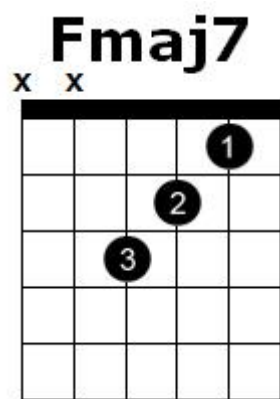

Chord diagram for Riptide

Am

G

C

C

Gsus4

Fmaj7

Am7

Fadd2

Guitar adaptation for Riptide

[Interlude on guitar]

```

|-----3-----|
|-3h5-5-----5---|
|-----5-----| x4
|-----|
|-----|
|-----|

```