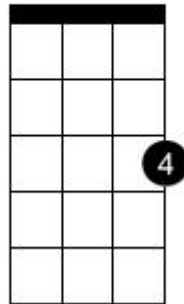

Chord diagram for Riptide

Am

G

C

C

Gsus4

Fmaj7

Am7

Fadd2

Guitar adaptation for Riptide

[Interlude on guitar]

```

|-----3-----|
|-3h5-5-----5---|
|-----5-----| x4
|-----|
|-----|
|-----|

```