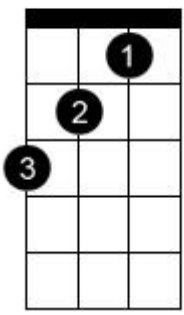

Chord diagram for Riptide

Am

G

C

C

Gsus4

Fmaj7

Am7

Fadd2

Guitar adaptation for Riptide

[Interlude on guitar]

```

|-----3-----|
|-3h5-5-----5---|
|-----5-----| x4
|-----|
|-----|
|-----|

```