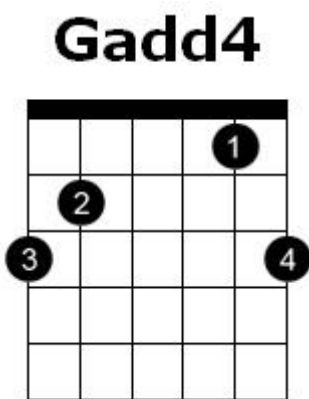

Chord diagram for Riptide

Am

G

C

C

Gsus4

Fmaj7

Am7

Fadd2

Guitar adaptation for Riptide

[Interlude on guitar]

```

|-----3-----|
|-3h5-5-----5---|
|-----5-----| x4
|-----|
|-----|
|-----|

```