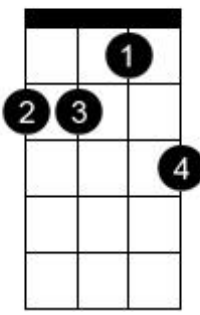

Chord diagram for Riptide

Am

G

C

C

Gsus4

Fmaj7

Am7

Fadd2

Guitar adaptation for Riptide

[Interlude on guitar]

```

|-----3-----|
|-3h5-5-----5---|
|-----5-----| x4
|-----|
|-----|
|-----|

```