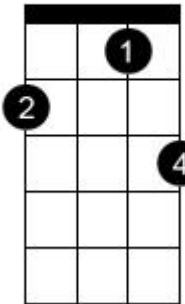

Chord diagram for Riptide

Am

G

C

C

Gsus4

Fmaj7

Am7

Fadd2

Guitar adaptation for Riptide

[Interlude on guitar]

```

|-----3-----|
|-3h5-5-----5---|
|-----5-----| x4
|-----|
|-----|
|-----|

```