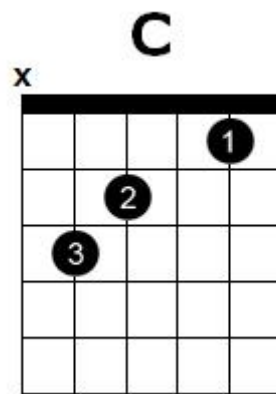

Chord diagram for Riptide

Am

G

C

C

Gsus4

Fmaj7

Am7

Fadd2

Guitar adaptation for Riptide

[Interlude on guitar]

```

|-----3-----|
|-3h5-5-----5---|
|-----5-----| x4
|-----|
|-----|
|-----|

```