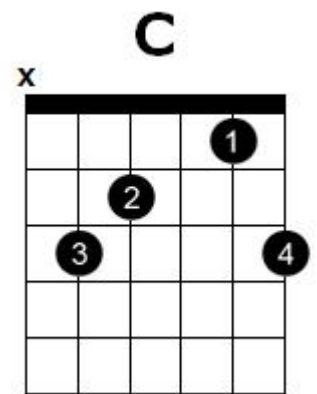

Chord diagram for Riptide

Am

G

C

C

Gsus4

Fmaj7

Am7

Fadd2

Guitar adaptation for Riptide

[Interlude on guitar]

```

|-----3-----|
|-3h5-5-----5---|
|-----5-----| x4
|-----|
|-----|
|-----|

```