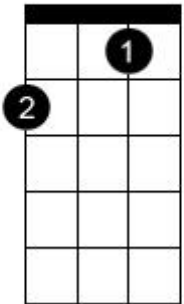

Chord diagram for Riptide

Am

G

C

C

Gsus4

Fmaj7

Am7

Fadd2

Guitar adaptation for Riptide

[Interlude on guitar]

```

|-----3-----|
|-3h5-5-----5---|
|-----5-----| x4
|-----|
|-----|
|-----|

```