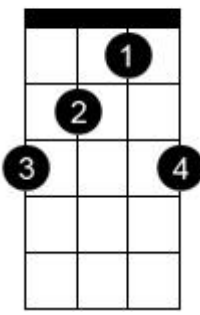

Chord diagram for Riptide

Am

G

C

C

Gsus4

Fmaj7

Am7

Fadd2

Guitar adaptation for Riptide

[Interlude on guitar]

```

|-----3-----|
|-3h5-5-----5---|
|-----5-----| x4
|-----|
|-----|
|-----|

```