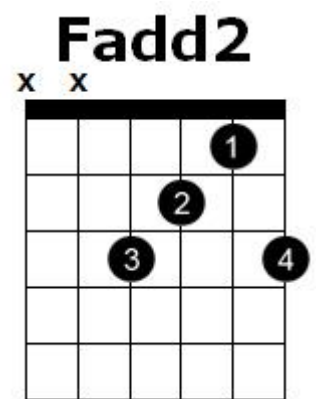

Chord diagram for Riptide

Am

G

C

C

Gsus4

Fmaj7

Am7

Fadd2

Guitar adaptation for Riptide

[Interlude on guitar]

```

|-----3-----|
|-3h5-5-----5---|
|-----5-----| x4
|-----|
|-----|
|-----|

```