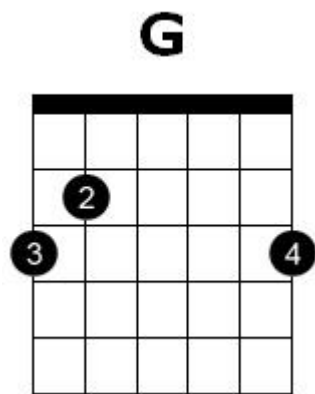

Chord diagram for Riptide

Am

G

C

C

Gsus4

Fmaj7

Am7

Fadd2

Guitar adaptation for Riptide

[Interlude on guitar]

```

|-----3-----|
|-3h5-5-----5---|
|-----5-----| x4
|-----|
|-----|
|-----|

```