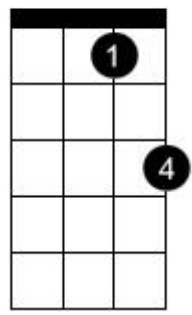

Chord diagram for Riptide

Am

G

C

C

Gsus4

Fmaj7

Am7

Fadd2

Guitar adaptation for Riptide

[Interlude on guitar]

```

|-----3-----|
|-3h5-5-----5---|
|-----5-----| x4
|-----|
|-----|
|-----|

```