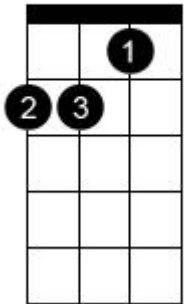

Chord diagram for Riptide

Am

G

C

C

Gsus4

Fmaj7

Am7

Fadd2

Guitar adaptation for Riptide

[Interlude on guitar]

```

|-----3-----|
|-3h5-5-----5---|
|-----5-----| x4
|-----|
|-----|
|-----|

```