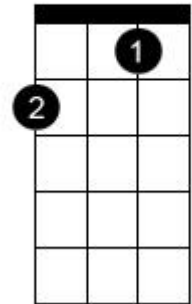

Chord diagram for Someone (Ukulele arrangement)

C

Em

Am

F

Alternative chords and fingering

C

Am