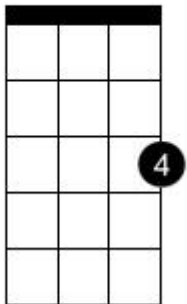

Chord diagram for Someone (Ukulele arrangement)

C

Em

Am

F

Alternative chords and fingering

C

Am