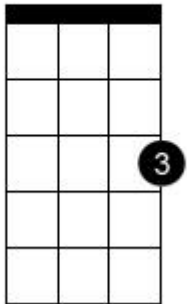

Chord diagram for Someone (Ukulele arrangement)

C

Em

Am

F

Alternative chords and fingering

C

Am