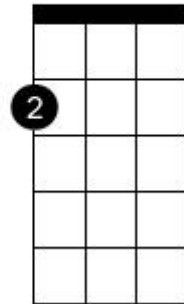

Chord diagram for Someone (Ukulele arrangement)

C

Em

Am

F

Alternative chords and fingering

C

Am