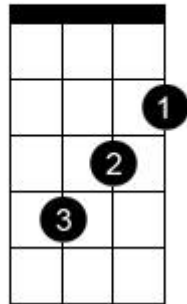

Chord diagram for Someone (Ukulele arrangement)

C

Em

Am

F

Alternative chords and fingering

C

Am