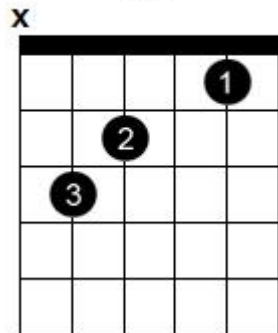

Chord diagram for You And Me

G

Cadd9

G/F#

G/B

Em7

Dsus4

C5add9

A7sus4

Bm

C

D

Am

Cm