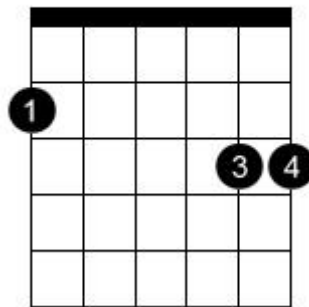

Chord diagram for You And Me

**G**

**Cadd9**

**G/F#**

**G/B**

**Em7**

**Dsus4**

**C5add9**