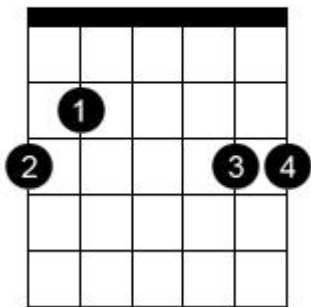

Chord diagram for You And Me

**G**

**Cadd9**

**G/F#**

**G/B**

**Em7**

**Dsus4**

**C5add9**