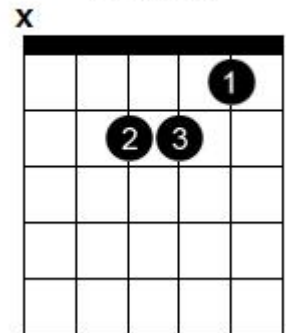

Chord diagram for You And Me

**G**

**Cadd9**

**G/F#**

**G/B**

**Em7**

**Dsus4**

**C5add9**

**A7sus4**

**Bm**

**C**

**D**

**Am**

**Cm**

Alternative and simplified chord diagram for You And Me