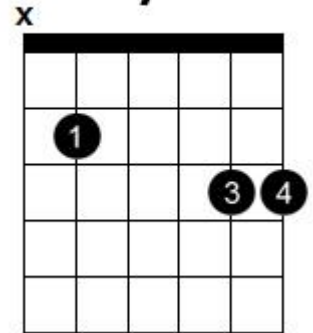

Chord diagram for You And Me

**G**

**Cadd9**

**G/F#**

**G/B**

**Em7**

**Dsus4**

**C5add9**