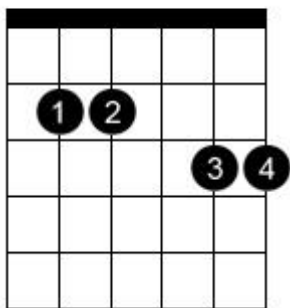

Chord diagram for You And Me

**G**

**Cadd9**

**G/F#**

**G/B**

**Em7**

**Dsus4**

**C5add9**