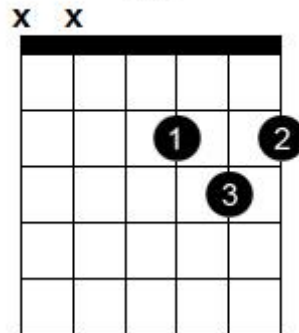

Chord diagram for You And Me

**G**

**Cadd9**

**G/F#**

**G/B**

**Em7**

**Dsus4**

**C5add9**

**A7sus4**

**Bm**

**C**

**D**

**Am**

**Cm**

Alternative and simplified chord diagram for You And Me