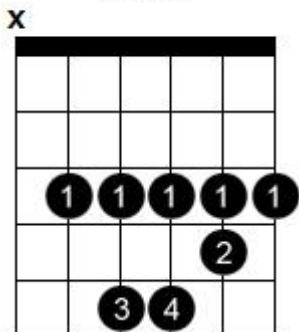

Chord diagram for You And Me

**G**

**Cadd9**

**G/F#**

**G/B**

**Em7**

**Dsus4**

**C5add9**

**A7sus4**

**Bm**

**C**

**D**

**Am**

**Cm**

Alternative and simplified chord diagram for You And Me