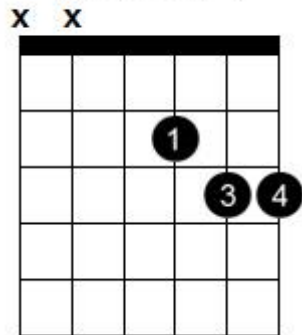

Chord diagram for You And Me

**G**

**Cadd9**

**G/F#**

**G/B**

**Em7**

**Dsus4**

**C5add9**