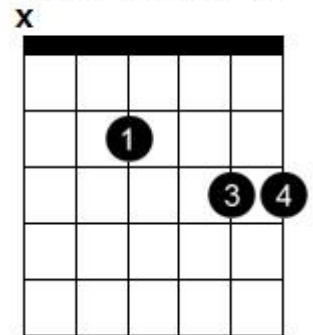

Chord diagram for You And Me

G

Cadd9

G/F#

G/B

Em7

Dsus4

C5add9

A7sus4

Bm

C

D

Am

Cm