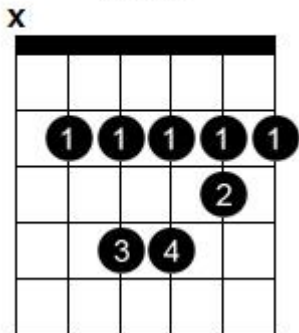

Chord diagram for You And Me

G

Cadd9

G/F#

G/B

Em7

Dsus4

C5add9

A7sus4

Bm

C

D

Am

Cm