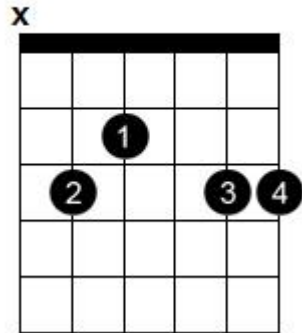

Chord diagram for You And Me

**G**

**Cadd9**

**G/F#**

**G/B**

**Em7**

**Dsus4**

**C5add9**