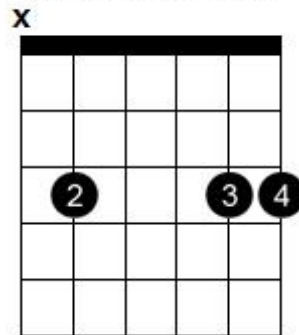

Chord diagram for You And Me

**G**

**Cadd9**

**G/F#**

**G/B**

**Em7**

**Dsus4**

**C5add9**