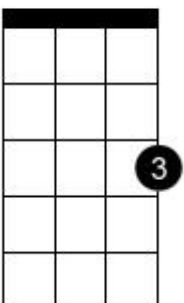

Chord diagram for The Only Exception

G

Dm

Cmaj7

Cmaj7

C

C

Am