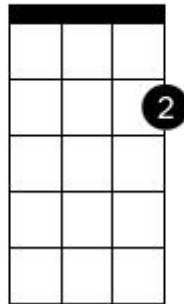

Chord diagram for The Only Exception

G

Dm

Cmaj7

Cmaj7

C

C

Am