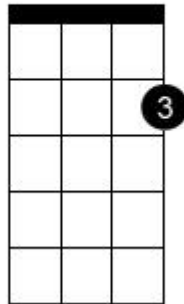

Chord diagram for The Only Exception

G

Dm

Cmaj7

Cmaj7

C

C

Am