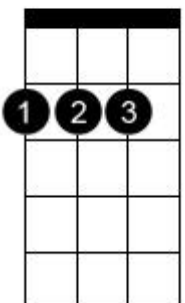

Chord diagram for The Only Exception

G

Dm

Cmaj7

Cmaj7

C

C

Am

D

F