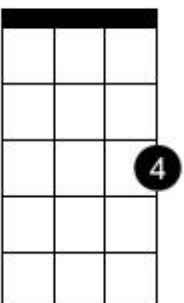

Chord diagram for The Only Exception

G

Dm

Cmaj7

Cmaj7

C

C

Am